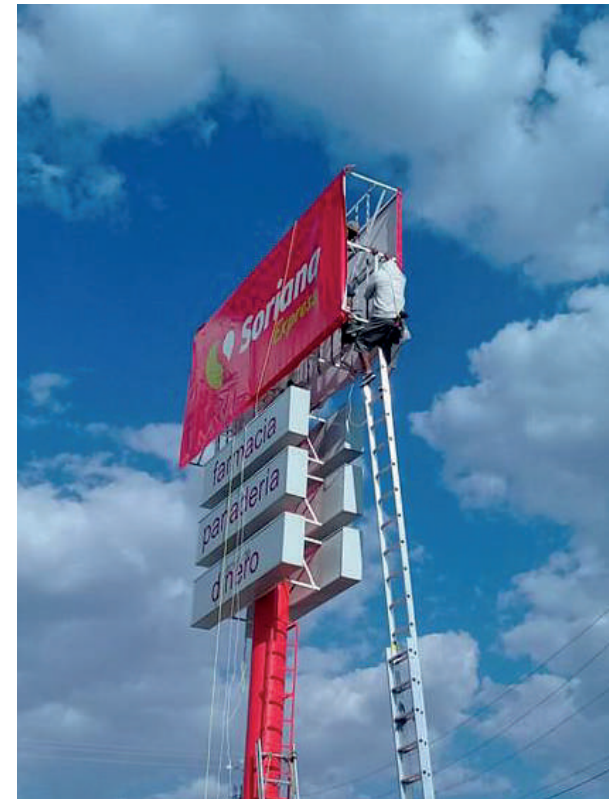

SORIANA

CAJAS DE LUZ Y TOTEM

IMÁGEN NUEVA