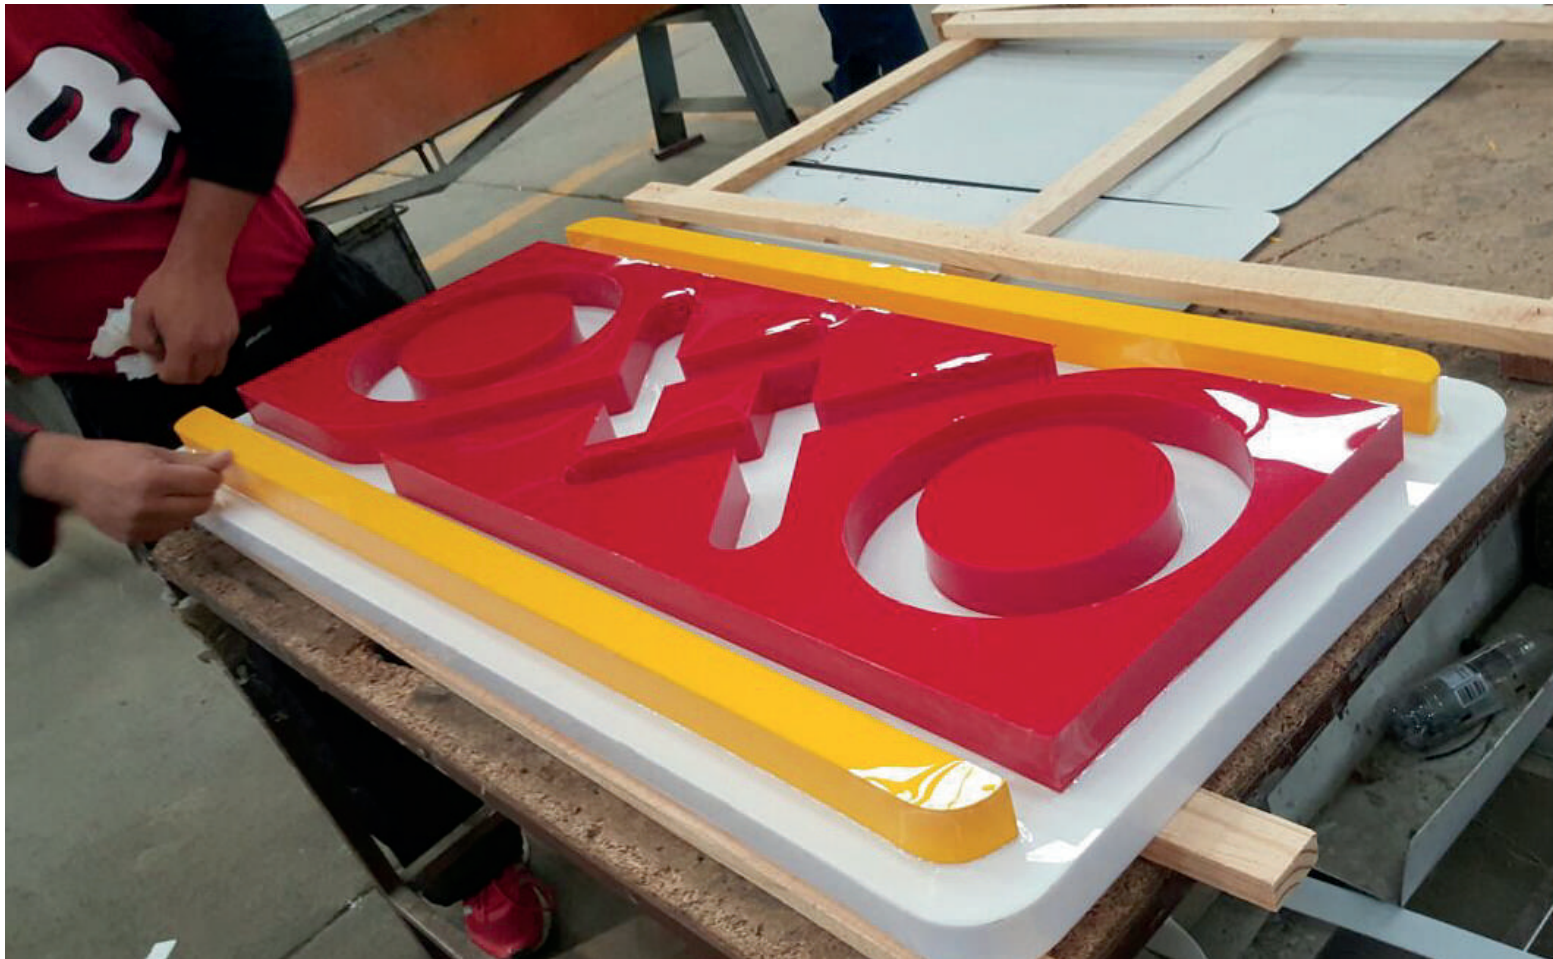

OXXO

CAJA DE LUZ